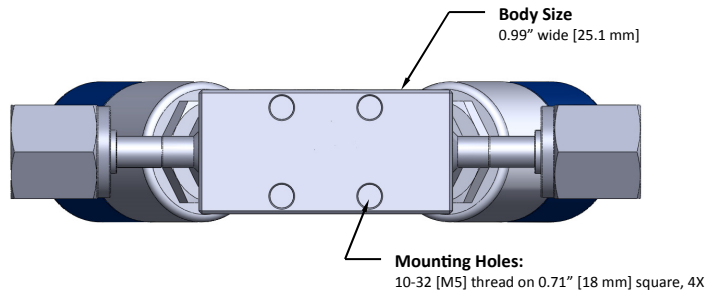

## GTC Features

- Compact, Monoblock Design; 2 Valves in One
- Serviceable, Modular Valves with Replaceable Seats
- Mix and Match of Six Available Actuators; P112, C10, L112, K10, K150, and C30
- Removable / Replaceable Actuators without exposing wetted areas to atmosphere

## Technical Data

Specification	P112	C10	L112	K10	K150	C30
Actuation Type	Pneumatic N.O.	Pneumatic N.C.	Manual 1/4 Turn, LOTO	Manual 1/4 Turn	Manual 1/4 Turn, LOTO	Pneumatic N.C.
Actuation Port	10-32	1/8" OD Tube	n/a	n/a	n/a	1/8" OD Tube
Actuation Pressure	70 to 120 psig	70 to 120 psig	n/a	n/a	n/a	70 to 120 psig
Operating Pressure	Vac to 150 psig	Vac to 500 psig	Vac to 1500 psig	Vac to 500 psig	Vac to 1500 psig	Vac to 3300 psig
Proof / Burst Pressure	150% / 300% of operating pressures					
Flow Coefficient Cv	0.23 per valve					
Internal Volume	2.0 cc					
Operating Temperature	-20° to 160° F (Vespel seat option: -20° to 300° F)					
Helium Leak Rate	1 x 10 <sup>-9</sup> scc/s He					
Wetted Surface Roughness	10 Ra Max					
Wetted Surface Chemistry	Cr/Fe ≥ 1.5, CrO/FeO ≥ 2.0					
Wetted Surface Body Mat'l	316L VAR Stainless Steel					
Wetted Surface Other Mat'l	Diaphragm: Elgiloy™, Seat: PCTFE (optional Vespel™)					

# Dimensions

Specification	P112	C10	C30	L112	K10/K150
Overall Height (H)	3.5" [89 mm]	4.6" [117 mm]	5.2" [132 mm]	3.7" [94 mm]	3.3" [84 mm]
Tube Stub Length (L)	1.32" [33.5 mm]				
Female Face Seal (L)	2.03" [51.6 mm]				
Male Face Seal (L)	2.51" [63.8 mm]				