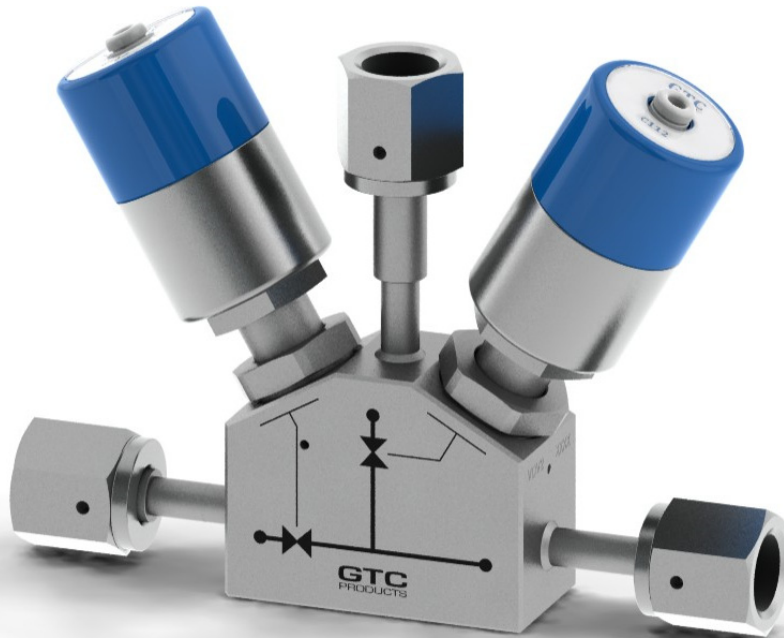

# UHP V-Block Valves

“VDV2” Series

## GTC Features

- Compact, Monoblock Design; 2 Valves in One
- Serviceable, Modular Valves with Replaceable Seats
- Mix and Match of Six Available Actuators; P112, C10, L112, K10, K150, and C30
- Removable / Replaceable Actuators without exposing wetted areas to atmosphere

## Technical Data

Specification	P112	C10	L112	K10	K150	C30
Actuation Type	Pneumatic N.O.	Pneumatic N.C.	Manual 1/4 Turn, LOTO	Manual 1/4 Turn	Manual 1/4 Turn, LOTO	Pneumatic N.C.
Actuation Port	10-32	1/8" OD Tube	n/a	n/a	n/a	1/8" OD Tube
Actuation Pressure	70 to 120 psig	70 to 120 psig	n/a	n/a	n/a	70 to 120 psig
Operating Pressure	Vac to 150 psig	Vac to 500 psig	Vac to 1500 psig	Vac to 500 psig	Vac to 1500 psig	Vac to 3300 psig
Proof / Burst Pressure	150% / 300% of operating pressures					
Flow Coefficient Cv	0.23 per valve					
Internal Volume	2.0 cc					
Operating Temperature	-20° to 160° F (Vespel seat option: -20° to 300° F)					
Helium Leak Rate	1 x 10 <sup>-9</sup> scc/s He					
Wetted Surface Roughness	10 Ra Max					
Wetted Surface Chemistry	Cr/Fe ≥ 1.5, CrO/FeO ≥ 2.0					
Wetted Surface Body Mat'l	316L VAR Stainless Steel					
Wetted Surface Other Mat'l	Diaphragm: Elgiloy™, Seat: PCTFE (optional Vespel™)					

# Dimensions

Specification	P112	C10	C30	L112	K10/K150
Overall Height (H)	3.5" [89 mm]	4.6" [117 mm]	5.2" [132 mm]	3.7" [94 mm]	3.3" [84 mm]
Tube Stub Length (L)	1.32" [33.5 mm]				
Female Face Seal (L)	2.03" [51.6 mm]				
Male Face Seal (L)	2.51" [63.8 mm]				