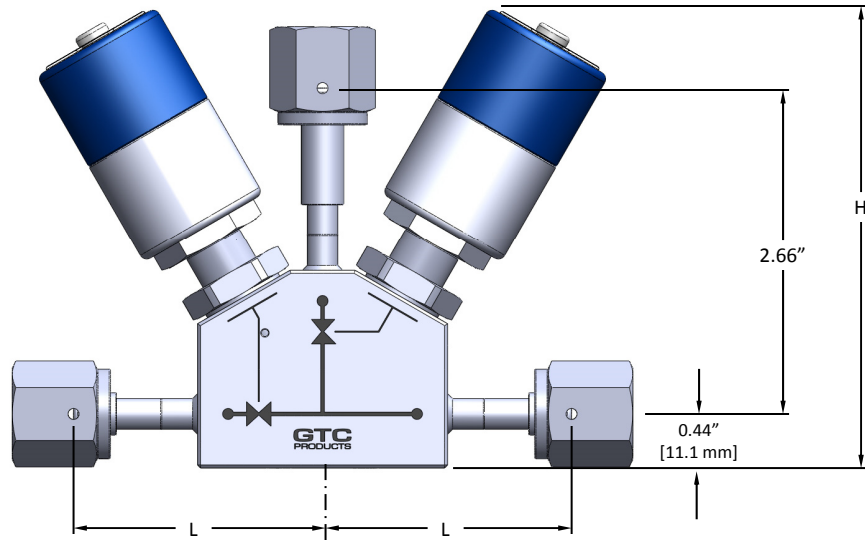

## GTC Features

- Compact, Monoblock Design; 2 Valves in One
- Serviceable, Modular Valves with Replaceable Seats
- Mix and Match of Six Available Actuators; P112, C10, L112, K10, K150, and C30
- Removable / Replaceable Actuators without exposing wetted areas to atmosphere

## Technical Data

Specification	P112	C10	L112	K10	K150	C30
Actuation Type	Pneumatic N.O.	Pneumatic N.C.	Manual 1/4 Turn, LOTO	Manual 1/4 Turn	Manual 1/4 Turn, LOTO	Pneumatic N.C.
Actuation Port	10-32	1/8" OD Tube	n/a	n/a	n/a	1/8" OD Tube
Actuation Pressure	70 to 120 psig	70 to 120 psig	n/a	n/a	n/a	70 to 120 psig
Operating Pressure	Vac to 150 psig	Vac to 500 psig	Vac to 1500 psig	Vac to 500 psig	Vac to 1500 psig	Vac to 3300 psig
Proof / Burst Pressure	150% / 300% of operating pressures					
Flow Coefficient Cv	0.23 per valve					
Internal Volume	2.0 cc					
Operating Temperature	-20° to 160° F (Vespel seat option: -20° to 300° F)					
Helium Leak Rate	1 x 10 <sup>-9</sup> scc/s He					
Wetted Surface Roughness	10 Ra Max					
Wetted Surface Chemistry	Cr/Fe ≥ 1.5, CrO/FeO ≥ 2.0					
Wetted Surface Body Mat'l	316L VAR Stainless Steel					
Wetted Surface Other Mat'l	Diaphragm: Elgiloy™, Seat: PCTFE (optional Vespel™)					

# Dimensions

Specification	P112	C10	C30	L112	K10/K150
Overall Height (H)	3.5" [89 mm]	4.6" [117 mm]	5.2" [132 mm]	3.7" [94 mm]	3.3" [84 mm]
Tube Stub Length (L)	1.32" [33.5 mm]				
Female Face Seal (L)	2.03" [51.6 mm]				
Male Face Seal (L)	2.51" [63.8 mm]				